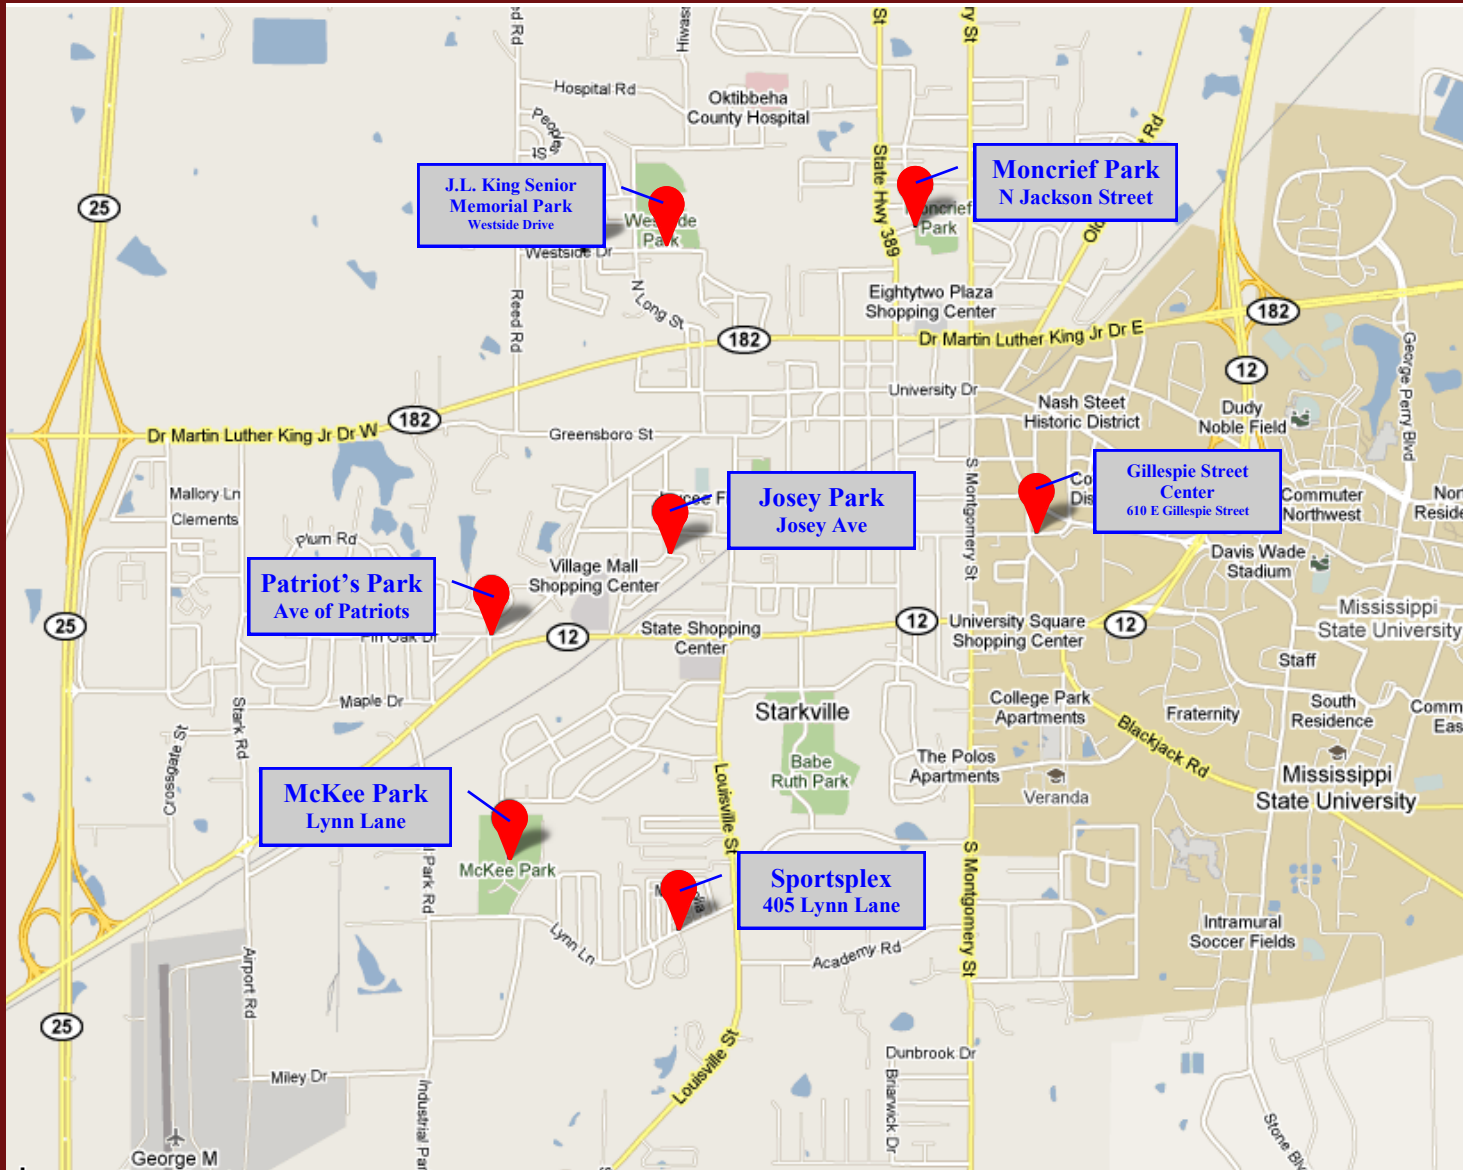

# Starkville Parks & Recreation

M  
a  
p

M  
a  
p

Click on a Park Name to get directions to that location via Google Maps.